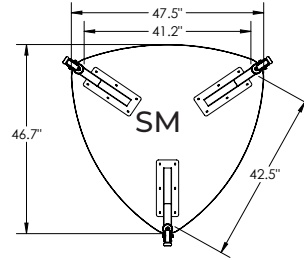

Innovation-X Jax Shaped Table

Unbeatable
30.5 Year Warranty

INNOVATION-X SERIES TABLES	AIX48JAX30	JAX SHAPE TABLE - 48", 30" HEIGHT, INNOVATION -X MAKER TABLE
INNOVATION-X SERIES TABLES	AIX48JAX36	JAX SHAPE TABLE - 48", 36" HEIGHT, INNOVATION -X MAKER TABLE
INNOVATION-X SERIES TABLES	AIX48JAX40	JAX SHAPE TABLE - 48", 40" HEIGHT, INNOVATION -X MAKER TABLE
INNOVATION-X SERIES TABLES	AIX60JAX30	JAX SHAPE TABLE - 60", 30" HEIGHT, INNOVATION -X MAKER TABLE
INNOVATION-X SERIES TABLES	AIX60JAX36	JAX SHAPE TABLE - 60", 36" HEIGHT, INNOVATION -X MAKER TABLE
INNOVATION-X SERIES TABLES	AIX60JAX40	JAX SHAPE TABLE - 60", 40" HEIGHT, INNOVATION -X MAKER TABLE
	-CA	ADD (-CA) TO MODEL TO SPECIFY CASTERS

INNOVATIVE DESIGNS
FOR CREATIVE SPACES.

CUT SHEET

Innovation-X Collection

Innovation-X Lens Shaped Table

INNOVATION-X SERIES TABLES	AIX48APEX30	APEX SHAPE TABLE - 48", 30" HEIGHT, INNOVATION -X MAKER TABLE
INNOVATION-X SERIES TABLES	AIX48APEX36	APEX SHAPE TABLE - 48", 36" HEIGHT, INNOVATION -X MAKER TABLE
INNOVATION-X SERIES TABLES	AIX48APEX40	APEX SHAPE TABLE - 48", 40" HEIGHT, INNOVATION -X MAKER TABLE
INNOVATION-X SERIES TABLES	AIX60APEX30	APEX SHAPE TABLE - 60", 30" HEIGHT, INNOVATION -X MAKER TABLE
INNOVATION-X SERIES TABLES	AIX60APEX36	APEX SHAPE TABLE - 60", 36" HEIGHT, INNOVATION -X MAKER TABLE
INNOVATION-X SERIES TABLES	AIX60APEX40	APEX SHAPE TABLE - 60", 40" HEIGHT, INNOVATION -X MAKER TABLE