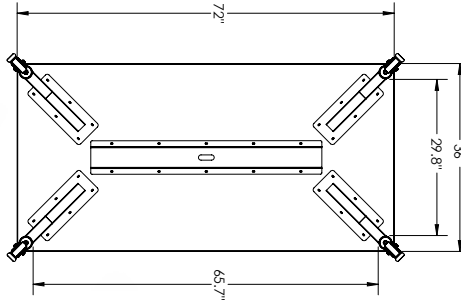

INNOVATIVE DESIGNS
FOR CREATIVE SPACES.

MADE IN USA

CUT SHEET

Innovation-X Collection

Innovation-X Rectangle Shaped Table

INNOVATION-X SERIES TABLES	AIX366030	36X60" RECTANGLE, 30" HEIGHT, INNOVATION - X MAKER TABLE
INNOVATION-X SERIES TABLES	AIX366036	36X60" RECTANGLE, 36" HEIGHT, INNOVATION - X MAKER TABLE
INNOVATION-X SERIES TABLES	AIX366040	36X60" RECTANGLE, 40" HEIGHT, INNOVATION - X MAKER TABLE
INNOVATION-X SERIES TABLES	AIX367230	36X72" RECTANGLE, 30" HEIGHT, INNOVATION - X MAKER TABLE
INNOVATION-X SERIES TABLES	AIX367236	36X72" RECTANGLE, 36" HEIGHT, INNOVATION - X MAKER TABLE
INNOVATION-X SERIES TABLES	AIX367240	36X72" RECTANGLE, 40" HEIGHT, INNOVATION - X MAKER TABLE
INNOVATION-X SERIES TABLES	AIX426030	42X60" RECTANGLE, 30" HEIGHT, INNOVATION - X MAKER TABLE
INNOVATION-X SERIES TABLES	AIX426036	42X60" RECTANGLE, 36" HEIGHT, INNOVATION - X MAKER TABLE
INNOVATION-X SERIES TABLES	AIX426040	42X60" RECTANGLE, 40" HEIGHT, INNOVATION - X MAKER TABLE
INNOVATION-X SERIES TABLES	AIX427230	42X72" RECTANGLE, 30" HEIGHT, INNOVATION - X MAKER TABLE
INNOVATION-X SERIES TABLES	AIX427236	42X72" RECTANGLE, 36" HEIGHT, INNOVATION - X MAKER TABLE
INNOVATION-X SERIES TABLES	AIX427240	42X72" RECTANGLE, 40" HEIGHT, INNOVATION - X MAKER TABLE
INNOVATION-X SERIES TABLES	AIX484830	48X48" RECTANGLE, 30" HEIGHT, INNOVATION - X MAKER TABLE
INNOVATION-X SERIES TABLES	AIX484836	48X48" RECTANGLE, 36" HEIGHT, INNOVATION - X MAKER TABLE
INNOVATION-X SERIES TABLES	AIX484840	48X48" RECTANGLE, 40" HEIGHT, INNOVATION - X MAKER TABLE
		* NOTE LEGSETS AVAILABLE IN 30", 36" AND 40" HEIGHTS - ADD 30, 36 OR 40 TO MODEL TO SPECIFY
		* NOTE LEGSETS AVAILABLE IN CHARCOAL, PLATINUM, DYNAMIC BLUE, STOP RED AND ELECTRIC LIME