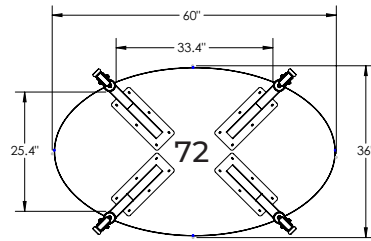

INNOVATIVE DESIGNS
FOR CREATIVE SPACES.

CUT SHEET

Innovation-X Collection

Innovation-X Lens Shaped Table

INNOVATION-X SERIES TABLES	AIX48APEX30	APEX SHAPE TABLE - 48", 30" HEIGHT, INNOVATION -X MAKER TABLE
INNOVATION-X SERIES TABLES	AIX48APEX36	APEX SHAPE TABLE - 48", 36" HEIGHT, INNOVATION -X MAKER TABLE
INNOVATION-X SERIES TABLES	AIX48APEX40	APEX SHAPE TABLE - 48", 40" HEIGHT, INNOVATION -X MAKER TABLE
INNOVATION-X SERIES TABLES	AIX60APEX30	APEX SHAPE TABLE - 60", 30" HEIGHT, INNOVATION -X MAKER TABLE
INNOVATION-X SERIES TABLES	AIX60APEX36	APEX SHAPE TABLE - 60", 36" HEIGHT, INNOVATION -X MAKER TABLE
INNOVATION-X SERIES TABLES	AIX60APEX40	APEX SHAPE TABLE - 60", 40" HEIGHT, INNOVATION -X MAKER TABLE

Innovation-X Jax Shaped Table

INNOVATION-X SERIES TABLES	AIX60OVAL30	OVAL SHAPE TABLE - 60", 30" HEIGHT, INNOVATION -X MAKER TABLE
INNOVATION-X SERIES TABLES	AIX60OVAL36	OVAL SHAPE TABLE - 60", 36" HEIGHT, INNOVATION -X MAKER TABLE
INNOVATION-X SERIES TABLES	AIX60OVAL40	OVAL SHAPE TABLE - 60", 40" HEIGHT, INNOVATION -X MAKER TABLE
INNOVATION-X SERIES TABLES	AIX72OVAL30	OVAL SHAPE TABLE - 72", 30" HEIGHT, INNOVATION -X MAKER TABLE
INNOVATION-X SERIES TABLES	AIX72OVAL36	OVAL SHAPE TABLE - 72", 36" HEIGHT, INNOVATION -X MAKER TABLE
INNOVATION-X SERIES TABLES	AIX72OVAL40	OVAL SHAPE TABLE - 72", 40" HEIGHT, INNOVATION -X MAKER TABLE