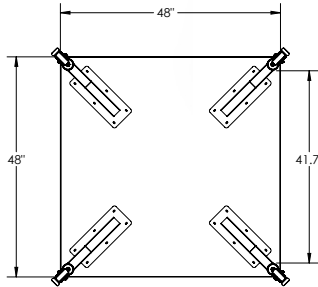

INNOVATIVE DESIGNS
FOR CREATIVE SPACES.

CUT SHEET

Innovation-X Collection

Innovation-X Lens Shaped Table

INNOVATION-X SERIES TABLES	AIX48APEX30	APEX SHAPE TABLE - 48", 30" HEIGHT, INNOVATION -X MAKER TABLE
INNOVATION-X SERIES TABLES	AIX48APEX36	APEX SHAPE TABLE - 48", 36" HEIGHT, INNOVATION -X MAKER TABLE
INNOVATION-X SERIES TABLES	AIX48APEX40	APEX SHAPE TABLE - 48", 40" HEIGHT, INNOVATION -X MAKER TABLE
INNOVATION-X SERIES TABLES	AIX60APEX30	APEX SHAPE TABLE - 60", 30" HEIGHT, INNOVATION -X MAKER TABLE
INNOVATION-X SERIES TABLES	AIX60APEX36	APEX SHAPE TABLE - 60", 36" HEIGHT, INNOVATION -X MAKER TABLE
INNOVATION-X SERIES TABLES	AIX60APEX40	APEX SHAPE TABLE - 60", 40" HEIGHT, INNOVATION -X MAKER TABLE

Innovation-X Jax Shaped Table

INNOVATION-X SERIES TABLES	AIX60OVAL30	OVAL SHAPE TABLE - 60", 30" HEIGHT, INNOVATION -X MAKER TABLE
INNOVATION-X SERIES TABLES	AIX60OVAL36	OVAL SHAPE TABLE - 60", 36" HEIGHT, INNOVATION -X MAKER TABLE
INNOVATION-X SERIES TABLES	AIX60OVAL40	OVAL SHAPE TABLE - 60", 40" HEIGHT, INNOVATION -X MAKER TABLE
INNOVATION-X SERIES TABLES	AIX72OVAL30	OVAL SHAPE TABLE - 72", 30" HEIGHT, INNOVATION -X MAKER TABLE
INNOVATION-X SERIES TABLES	AIX72OVAL36	OVAL SHAPE TABLE - 72", 36" HEIGHT, INNOVATION -X MAKER TABLE
INNOVATION-X SERIES TABLES	AIX72OVAL40	OVAL SHAPE TABLE - 72", 40" HEIGHT, INNOVATION -X MAKER TABLE

INNOVATIVE DESIGNS
FOR CREATIVE SPACES.

CUT SHEET

Innovation-X Collection

Innovation-X Square Shaped Table

INNOVATION-X SERIES TABLES	AIX484830	48X48" RECTANGLE, 30" HEIGHT, INNOVATION - X MAKER TABLE
INNOVATION-X SERIES TABLES	AIX484836	48X48" RECTANGLE, 36" HEIGHT, INNOVATION - X MAKER TABLE
INNOVATION-X SERIES TABLES	AIX484840	48X48" RECTANGLE, 40" HEIGHT, INNOVATION - X MAKER TABLE
	-CA	ADD (-CA) TO MODEL TO SPECIFY CASTERS