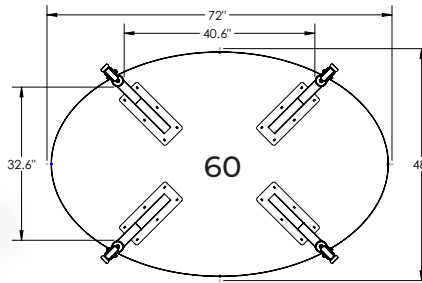

INNOVATIVE DESIGNS
FOR CREATIVE SPACES.

CUT SHEET

Innovation-X Collection

Innovation-X Lens Shaped Table

INNOVATION-X SERIES TABLES	AIX48APEX30	APEX SHAPE TABLE - 48", 30" HEIGHT, INNOVATION -X MAKER TABLE
INNOVATION-X SERIES TABLES	AIX48APEX36	APEX SHAPE TABLE - 48", 36" HEIGHT, INNOVATION -X MAKER TABLE
INNOVATION-X SERIES TABLES	AIX48APEX40	APEX SHAPE TABLE - 48", 40" HEIGHT, INNOVATION -X MAKER TABLE
INNOVATION-X SERIES TABLES	AIX60APEX30	APEX SHAPE TABLE - 60", 30" HEIGHT, INNOVATION -X MAKER TABLE
INNOVATION-X SERIES TABLES	AIX60APEX36	APEX SHAPE TABLE - 60", 36" HEIGHT, INNOVATION -X MAKER TABLE
INNOVATION-X SERIES TABLES	AIX60APEX40	APEX SHAPE TABLE - 60", 40" HEIGHT, INNOVATION -X MAKER TABLE

Innovation-X Jax Shaped Table

INNOVATION-X SERIES TABLES	AIX60OVAL30	OVAL SHAPE TABLE - 60", 30" HEIGHT, INNOVATION -X MAKER TABLE
INNOVATION-X SERIES TABLES	AIX60OVAL36	OVAL SHAPE TABLE - 60", 36" HEIGHT, INNOVATION -X MAKER TABLE
INNOVATION-X SERIES TABLES	AIX60OVAL40	OVAL SHAPE TABLE - 60", 40" HEIGHT, INNOVATION -X MAKER TABLE
INNOVATION-X SERIES TABLES	AIX72OVAL30	OVAL SHAPE TABLE - 72", 30" HEIGHT, INNOVATION -X MAKER TABLE
INNOVATION-X SERIES TABLES	AIX72OVAL36	OVAL SHAPE TABLE - 72", 36" HEIGHT, INNOVATION -X MAKER TABLE
INNOVATION-X SERIES TABLES	AIX72OVAL40	OVAL SHAPE TABLE - 72", 40" HEIGHT, INNOVATION -X MAKER TABLE

INNOVATIVE DESIGNS
FOR CREATIVE SPACES.

CUT SHEET

Innovation-X Collection

Innovation-X Square Shaped Table

INNOVATION-X SERIES TABLES	AIX484830	48X48" RECTANGLE, 30" HEIGHT, INNOVATION - X MAKER TABLE
INNOVATION-X SERIES TABLES	AIX484836	48X48" RECTANGLE, 36" HEIGHT, INNOVATION - X MAKER TABLE
INNOVATION-X SERIES TABLES	AIX484840	48X48" RECTANGLE, 40" HEIGHT, INNOVATION - X MAKER TABLE
	-CA	ADD (-CA) TO MODEL TO SPECIFY CASTERS