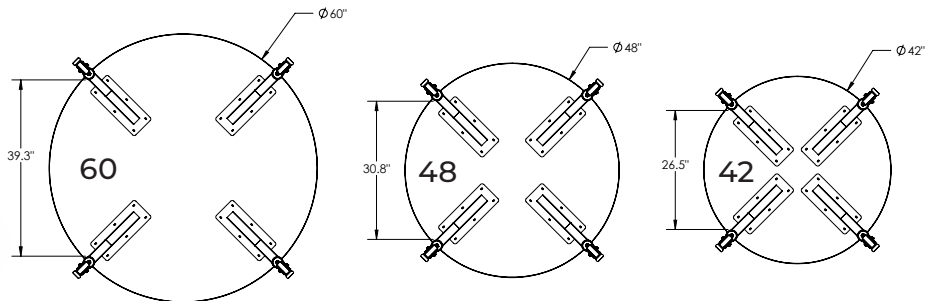

INNOVATIVE DESIGNS
FOR CREATIVE SPACES.

CUT SHEET

Innovation-X Collection

Innovation-X Square Shaped Table

INNOVATION-X SERIES TABLES	AIX484830	48X48" RECTANGLE, 30" HEIGHT, INNOVATION - X MAKER TABLE
INNOVATION-X SERIES TABLES	AIX484836	48X48" RECTANGLE, 36" HEIGHT, INNOVATION - X MAKER TABLE
INNOVATION-X SERIES TABLES	AIX484840	48X48" RECTANGLE, 40" HEIGHT, INNOVATION - X MAKER TABLE
	-CA	ADD (-CA) TO MODEL TO SPECIFY CASTERS

Innovation-X Circle Shaped Table

INNOVATION-X SERIES TABLES	AIX42CR30	CIRCLE SHAPE TABLE - 42", 30" HEIGHT, INNOVATION - X MAKER TABLE
INNOVATION-X SERIES TABLES	AIX42CR36	CIRCLE SHAPE TABLE - 42", 36" HEIGHT, INNOVATION - X MAKER TABLE
INNOVATION-X SERIES TABLES	AIX42CR40	CIRCLE SHAPE TABLE - 42", 40" HEIGHT, INNOVATION - X MAKER TABLE
INNOVATION-X SERIES TABLES	AIX48CR30	CIRCLE SHAPE TABLE - 48", 30" HEIGHT, INNOVATION - X MAKER TABLE
INNOVATION-X SERIES TABLES	AIX48CR36	CIRCLE SHAPE TABLE - 48", 36" HEIGHT, INNOVATION - X MAKER TABLE
INNOVATION-X SERIES TABLES	AIX48CR40	CIRCLE SHAPE TABLE - 48", 40" HEIGHT, INNOVATION - X MAKER TABLE
INNOVATION-X SERIES TABLES	AIX60CR30	CIRCLE SHAPE TABLE - 60", 30" HEIGHT, INNOVATION - X MAKER TABLE
INNOVATION-X SERIES TABLES	AIX60CR36	CIRCLE SHAPE TABLE - 60", 36" HEIGHT, INNOVATION - X MAKER TABLE
INNOVATION-X SERIES TABLES	AIX60CR40	CIRCLE SHAPE TABLE - 60", 40" HEIGHT, INNOVATION - X MAKER TABLE