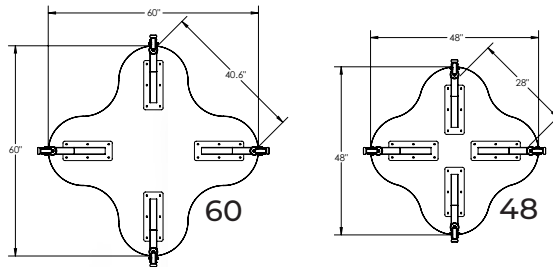

The fixed-height legs offer three heights—30 inches, 36 inches, and 40 inches— they provide the flexibility to accommodate everything from group science experiments to individual artistic endeavors.

- Modern industrial multi-purpose table
- Unique Vertangular X leg structure
- 30", 36" or 40" Work surface heights
- Dual-Lock casters allows table to be fixed or mobile
- Laser cut leg system made in USA
- Choice of 5 powder-coated frame colors

30

Unbeatable
30.5 Year Warranty

INNOVATIVE DESIGNS
FOR CREATIVE SPACES.

CUT SHEET

Innovation-X Collection

Innovation-X Lens Shaped Table

Heavy Duty
All Steel Casters

INNOVATION-X SERIES TABLES	AIXLENS-SM30	LENS SHAPE TABLE - SMALL, 30" HEIGHT, INNOVATION -X MAKER TABLE
INNOVATION-X SERIES TABLES	AIXLENS-SM36	LENS SHAPE TABLE - SMALL, 36" HEIGHT, INNOVATION -X MAKER TABLE
INNOVATION-X SERIES TABLES	AIXLENS-SM40	LENS SHAPE TABLE - SMALL, 40" HEIGHT, INNOVATION -X MAKER TABLE
INNOVATION-X SERIES TABLES	AIXLENS-LG30	LENS SHAPE TABLE - LARGE, 30" HEIGHT, INNOVATION -X MAKER TABLE
INNOVATION-X SERIES TABLES	AIXLENS-LG36	LENS SHAPE TABLE - LARGE, 36" HEIGHT, INNOVATION -X MAKER TABLE
INNOVATION-X SERIES TABLES	AIXLENS-LG40	LENS SHAPE TABLE - LARGE, 40" HEIGHT, INNOVATION -X MAKER TABLE
	-CA	ADD (-CA) TO MODEL TO SPECIFY CASTERS

Innovation-X Jax Shaped Table

Unbeatable
30.5 Year Warranty

INNOVATION-X SERIES TABLES	AIX48JAX30	JAX SHAPE TABLE - 48", 30" HEIGHT, INNOVATION -X MAKER TABLE
INNOVATION-X SERIES TABLES	AIX48JAX36	JAX SHAPE TABLE - 48", 36" HEIGHT, INNOVATION -X MAKER TABLE
INNOVATION-X SERIES TABLES	AIX48JAX40	JAX SHAPE TABLE - 48", 40" HEIGHT, INNOVATION -X MAKER TABLE
INNOVATION-X SERIES TABLES	AIX60JAX30	JAX SHAPE TABLE - 60", 30" HEIGHT, INNOVATION -X MAKER TABLE
INNOVATION-X SERIES TABLES	AIX60JAX36	JAX SHAPE TABLE - 60", 36" HEIGHT, INNOVATION -X MAKER TABLE
INNOVATION-X SERIES TABLES	AIX60JAX40	JAX SHAPE TABLE - 60", 40" HEIGHT, INNOVATION -X MAKER TABLE
	-CA	ADD (-CA) TO MODEL TO SPECIFY CASTERS