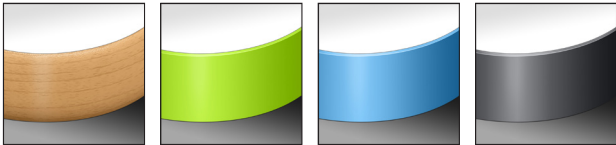

MAPLE LIME BLUE PLATINUM