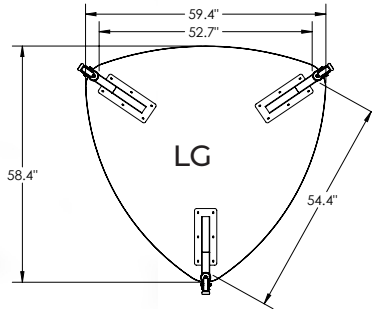

Innovation-X Jax Shaped Table

Unbeatable
30.5 Year Warranty

INNOVATION-X SERIES TABLES	AIX48JAX30	JAX SHAPE TABLE - 48", 30" HEIGHT, INNOVATION -X MAKER TABLE
INNOVATION-X SERIES TABLES	AIX48JAX36	JAX SHAPE TABLE - 48", 36" HEIGHT, INNOVATION -X MAKER TABLE
INNOVATION-X SERIES TABLES	AIX48JAX40	JAX SHAPE TABLE - 48", 40" HEIGHT, INNOVATION -X MAKER TABLE
INNOVATION-X SERIES TABLES	AIX60JAX30	JAX SHAPE TABLE - 60", 30" HEIGHT, INNOVATION -X MAKER TABLE
INNOVATION-X SERIES TABLES	AIX60JAX36	JAX SHAPE TABLE - 60", 36" HEIGHT, INNOVATION -X MAKER TABLE
INNOVATION-X SERIES TABLES	AIX60JAX40	JAX SHAPE TABLE - 60", 40" HEIGHT, INNOVATION -X MAKER TABLE
	-CA	ADD (-CA) TO MODEL TO SPECIFY CASTERS

INNOVATIVE DESIGNS
FOR CREATIVE SPACES.

CUT SHEET

Innovation-X Collection

Innovation-X Lens Shaped Table

INNOVATION-X SERIES TABLES	AIX48APEX30	APEX SHAPE TABLE - 48", 30" HEIGHT, INNOVATION -X MAKER TABLE
INNOVATION-X SERIES TABLES	AIX48APEX36	APEX SHAPE TABLE - 48", 36" HEIGHT, INNOVATION -X MAKER TABLE
INNOVATION-X SERIES TABLES	AIX48APEX40	APEX SHAPE TABLE - 48", 40" HEIGHT, INNOVATION -X MAKER TABLE
INNOVATION-X SERIES TABLES	AIX60APEX30	APEX SHAPE TABLE - 60", 30" HEIGHT, INNOVATION -X MAKER TABLE
INNOVATION-X SERIES TABLES	AIX60APEX36	APEX SHAPE TABLE - 60", 36" HEIGHT, INNOVATION -X MAKER TABLE
INNOVATION-X SERIES TABLES	AIX60APEX40	APEX SHAPE TABLE - 60", 40" HEIGHT, INNOVATION -X MAKER TABLE