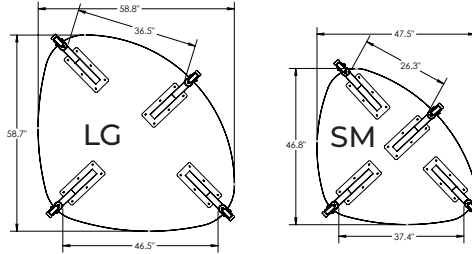

The fixed-height legs offer three heights—30 inches, 36 inches, and 40 inches— they provide the flexibility to accommodate everything from group science experiments to individual artistic endeavors.

- Modern industrial multi-purpose table
- Unique Vertangular X leg structure
- 30", 36" or 40" Work surface heights
- Dual-Lock casters allows table to be fixed or mobile
- Laser cut leg system made in USA
- Choice of 5 powder-coated frame colors

30

Unbeatable
30.5 Year Warranty

INNOVATIVE DESIGNS
FOR CREATIVE SPACES.

CUT SHEET

Innovation-X Collection

Innovation-X Lens Shaped Table

Heavy Duty
All Steel Casters

INNOVATION-X SERIES TABLES	AIXLENS-SM30	LENS SHAPE TABLE - SMALL, 30" HEIGHT, INNOVATION -X MAKER TABLE
INNOVATION-X SERIES TABLES	AIXLENS-SM36	LENS SHAPE TABLE - SMALL, 36" HEIGHT, INNOVATION -X MAKER TABLE
INNOVATION-X SERIES TABLES	AIXLENS-SM40	LENS SHAPE TABLE - SMALL, 40" HEIGHT, INNOVATION -X MAKER TABLE
INNOVATION-X SERIES TABLES	AIXLENS-LG30	LENS SHAPE TABLE - LARGE, 30" HEIGHT, INNOVATION -X MAKER TABLE
INNOVATION-X SERIES TABLES	AIXLENS-LG36	LENS SHAPE TABLE - LARGE, 36" HEIGHT, INNOVATION -X MAKER TABLE
INNOVATION-X SERIES TABLES	AIXLENS-LG40	LENS SHAPE TABLE - LARGE, 40" HEIGHT, INNOVATION -X MAKER TABLE
	-CA	ADD (-CA) TO MODEL TO SPECIFY CASTERS

Innovation-X Jax Shaped Table

Unbeatable
30.5 Year Warranty

INNOVATION-X SERIES TABLES	AIX48JAX30	JAX SHAPE TABLE - 48", 30" HEIGHT, INNOVATION -X MAKER TABLE
INNOVATION-X SERIES TABLES	AIX48JAX36	JAX SHAPE TABLE - 48", 36" HEIGHT, INNOVATION -X MAKER TABLE
INNOVATION-X SERIES TABLES	AIX48JAX40	JAX SHAPE TABLE - 48", 40" HEIGHT, INNOVATION -X MAKER TABLE
INNOVATION-X SERIES TABLES	AIX60JAX30	JAX SHAPE TABLE - 60", 30" HEIGHT, INNOVATION -X MAKER TABLE
INNOVATION-X SERIES TABLES	AIX60JAX36	JAX SHAPE TABLE - 60", 36" HEIGHT, INNOVATION -X MAKER TABLE
INNOVATION-X SERIES TABLES	AIX60JAX40	JAX SHAPE TABLE - 60", 40" HEIGHT, INNOVATION -X MAKER TABLE
	-CA	ADD (-CA) TO MODEL TO SPECIFY CASTERS