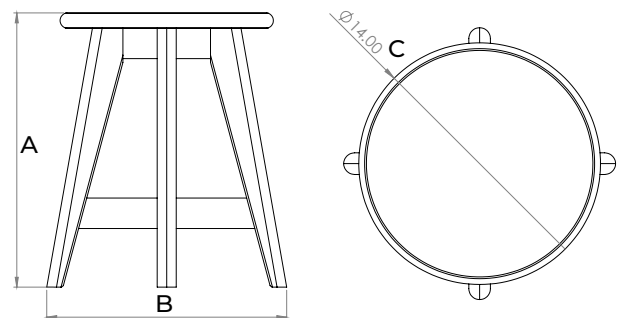

DIMENSIONS:

WOOD COLORS:

Natural
NAT

Black
BLK

INNOVATIVE DESIGNS
FOR CREATIVE SPACES.